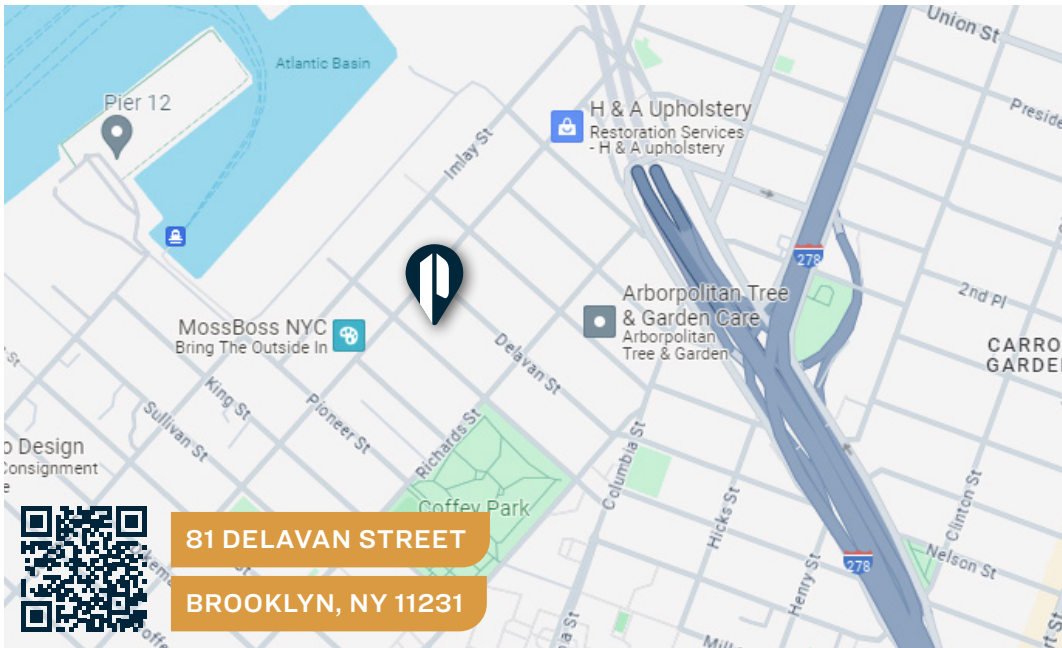

**PINNACLE
REALTY**
OF NEW YORK, LLC

EXCLUSIVE LISTING

FOR LEASE

81 DELAVAN STREET

BROOKLYN, NY 11231

Centrally Located Yard For Lease

In The Center of Red Hook,
Near Bridges and Tunnels

Type
Yard / Parking

Property Overview

Features

- 5,800 Sq. Ft.
- Paved and Fenced
- Large Sliding Gate
- Electricity
- Wide Street

TRANSPORTATION

GOWANUS EXPY
PROSPECT EXPY

B61: VAN BRUNT
ST/VERONA ST

**PINNACLE
REALTY**

OF NEW YORK, LLC